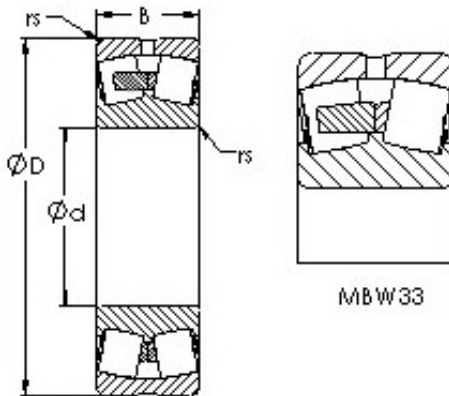

Wuxi NSB Transmission Technology Co.,...

AST 24132MBW33 spherical roller bearings

Bearing No. 24132MBW33

Size	160x270x109 mm
Bore Diameter	160 mm
Outer Diameter	270 mm
Width	109 mm
Bearing Type	straight bore, lube groove and holes
Bore Dia (d)	160.0000
Outer Dia (D)	270.0000
Width (B)	109.0000
Radius (min) (rs)	2.100
Dynamic Load Rating (Cr)	940,000
Static Load Rating (Cor)	1,558,000
Max Speed (Grease) (X000 RPM)	1
Max Speed (Oil) (X000 RPM)	1
Weight (g)	25,380.00
CAD Notice	Please contact AST Bearings to request a CAD Model for this part number.
Material	52100 Chrome steel, or equivalent

24132MBW33 Bearing 2D drawings and 3D CAD models