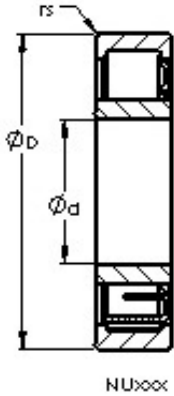

Wuxi NSB Transmission Technology Co.,...

AST NU2240 EM cylindrical roller bearings

Bearing No. NU2240 EM

Size	200x360x98 mm
Bore Diameter	200 mm
Outer Diameter	360 mm
Width	98 mm
Bearing Type	NU
Bore Dia (d)	200.0000
Outer Dia (D)	360.0000
Width (B)	98.0000
Radius (min) (rs)	4.000
Dynamic Load Rating (Cr)	1,220,000
Static Load Rating (Cor)	1,860,000
Max Speed (Grease) (X000 RPM)	1
Max Speed (Oil) (X1000 RPM)	2
Max. Shaft Shoulder Dia. Inner (Li)	241.0
Min. Housing Shoulder Dia., Outer (Lo)	325.0
Weight (g)	42,830.00
Precision	RBEC 1
Standard Clearance	C0
Material	52100 Chrome steel, or equivalent

NU2240 EM Bearing 2D drawings and 3D CAD models