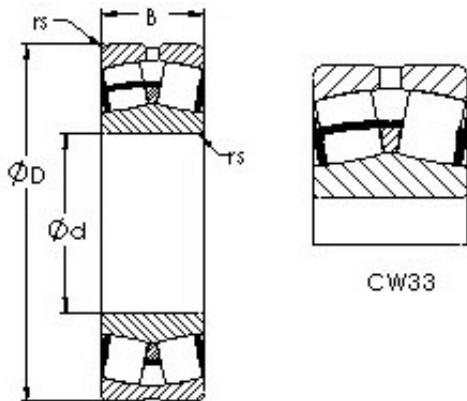

Wuxi NSB Transmission Technology Co.,...

AST 22216CW33 spherical roller bearings

Bearing No. 22216CW33

Size	80x140x33 mm
Bore Diameter	80 mm
Outer Diameter	140 mm
Width	33 mm
Bearing Type	straight bore, lube groove and holes
Bore Dia (d)	80.0000
Outer Dia (D)	140.0000
Width (B)	33.0000
Radius (min) (rs)	2.000
Dynamic Load Rating (Cr)	210,000
Static Load Rating (Cor)	275,000
Max Speed (Grease) (X1000 RPM)	3
Max Speed (Oil) (X1000 RPM)	3
Weight (g)	2,100.00
Material	52100 Chrome steel, or equivalent

22216CW33 Bearing 2D drawings and 3D CAD models