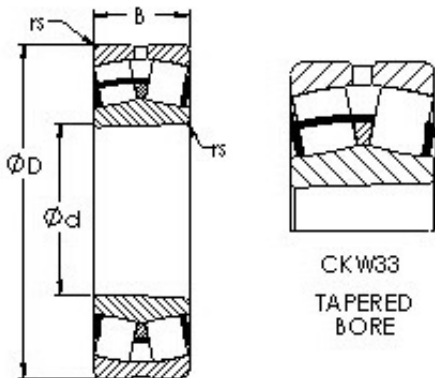

Wuxi NSB Transmission Technology Co.,...

AST 22232CKW33 spherical roller bearings

Bearing No. 22232CKW33

Size	160x290x80 mm
Bore Diameter	160 mm
Outer Diameter	290 mm
Width	80 mm
Bearing Type	tapered bore, lube groove & holes
Bore Dia (d)	160.0000
Outer Dia (D)	290.0000
Width (B)	80.0000
Radius (min) (rs)	3.000
Dynamic Load Rating (Cr)	1,040,000
Static Load Rating (Cor)	1,550,000
Max Speed (Grease) (X000 RPM)	1
Max Speed (Oil) (X1000 RPM)	2
Weight (g)	24,600.00
Material	52100 Chrome steel, or equivalent

22232CKW33 Bearing 2D drawings and 3D CAD models