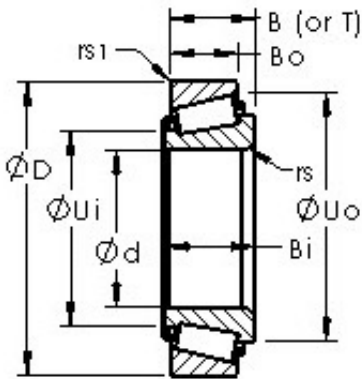

Wuxi NSB Transmission Technology Co.,...

AST 14138A/14277 tapered roller bearings

Bearing No. 14138A/14277

Bore Diameter	34,925 mm
Outer Diameter	69,0118 mm
Width	22,38502 mm
Bearing Type	single row assembly
Bore Dia (d)	1.3750
Outer Dia (D)	2.7170
Width (B)	0.8813
Outer Width (Bo)	0.7250
Inner Width (Bi)	0.7710
Radius (min) (rs)	0.138
Radius (min) (rs1)	0.091
Weight (g)	348.00
Material	52100 chrome steel or equiavelent

14138A/14277 Bearing 2D drawings and 3D CAD models