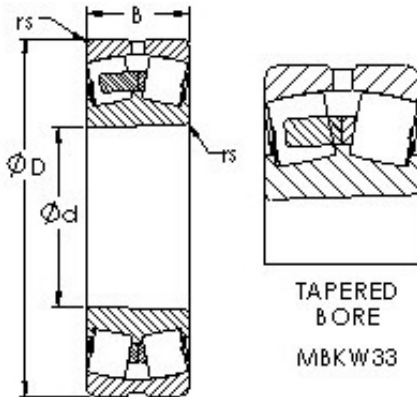

## AST 22330MBKW33 spherical roller bearings

Bearing No. 22330MBKW33

Size	150x320x108 mm
Bore Diameter	150 mm
Outer Diameter	320 mm
Width	108 mm
Bearing Type	tapered bore, lube groove & holes
Bore Dia (d)	150.0000
Outer Dia (D)	320.0000
Width (B)	108.0000
Radius (min) (rs)	4.000
Dynamic Load Rating (Cr)	1,400,000
Static Load Rating (Cor)	1,940,000
Max Speed (Grease) (X000 RPM)	1
Max Speed (Oil) (X000 RPM)	1
Weight (g)	40,950.00
Material	52100 Chrome steel, or equivalent

22330MBKW33 Bearing 2D drawings and 3D CAD models